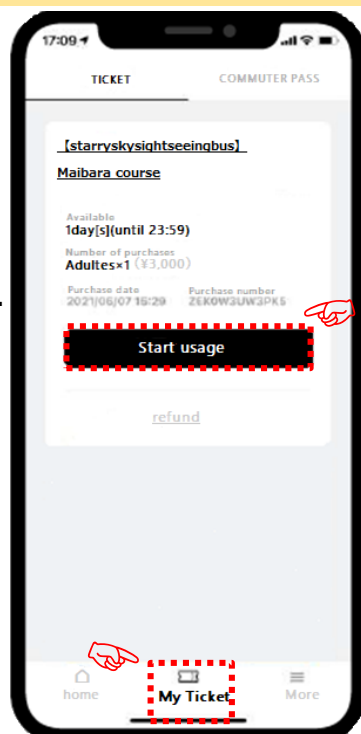

Directions for Showing your Mobile Ticket

Please show this screen on your smart-phone.

~How to show your ticket~

▶Step1

Find a ticket for Starryskysightseeing bus on your ticket list.

Then, please click 「Start usage」 .

▶Step2

Please choose a ticket you use and click 「Show ticket」 .