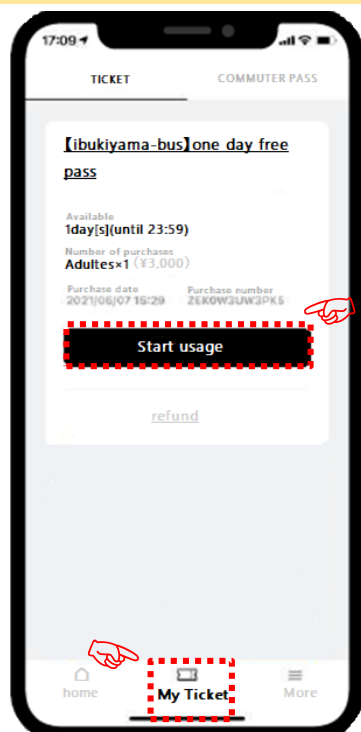

Directions for Showing your Mobile Ticket

Please show this screen on your smart-phone.

※Valid time for this screen is 5min.
Please make it valid right before showing your ticket.
(except for one-day-free-pass)

~How to show your ticket~

▶Step1

Find a ticket for Ibukiyama-bus on your ticket list.

Then, please click 「Start usage」.

▶Step2

Please choose a ticket you use and click 「Show ticket」.

※Valid time for this screen is 5min.
Please make it valid right before showing your ticket.
(except for one-day-free-pass)